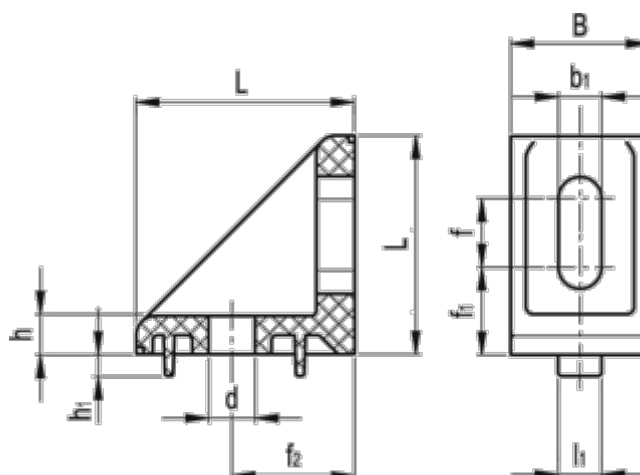

Data Sheet

Article number: 2310156125

Description: Connection angle 156125
SQT.40-25-AF-8

Measures

B = 25.0	L = 40
b1 = 8.5	l1 = 8
d = 8.5	Weight (g) = 19
f = 13	
f1 = 14.5	
f2 = 22.5	
h = 7	
h1 = 4	